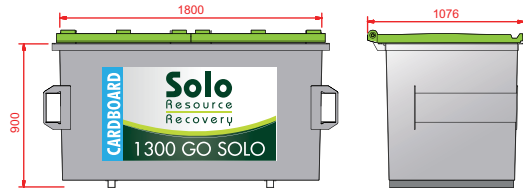

## 240 Litre Bin

## 660 Litre Bin

- Rigid plastic bins
- Easy maneuverability

Ask our sales team for advice in choosing the correct size waste service bin for you.