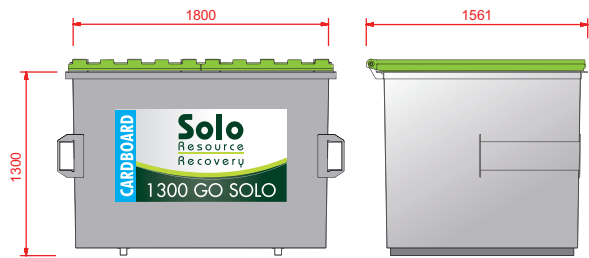

## 660 Litre Bin

- Rigid plastic bins
- Easy maneuverability

Ask our sales team for advice in choosing the correct size waste service bin for you.