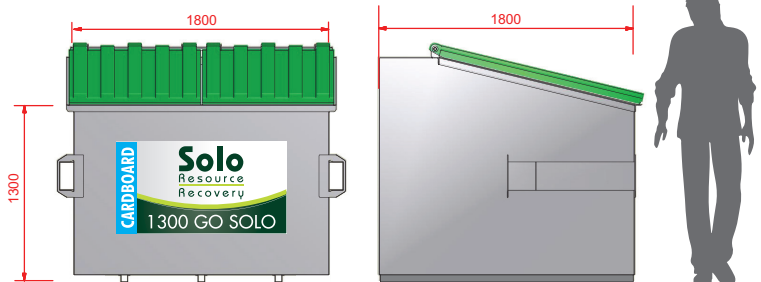

## 660 Litre Bin

- Rigid plastic bins
- Easy maneuverability

Ask our sales team for advice in choosing the correct size waste service bin for you.

## 1100 Litre Bin

- Rigid plastic bins
- Easy maneuverability

- Commercial & business waste
- Angled lid for easy access