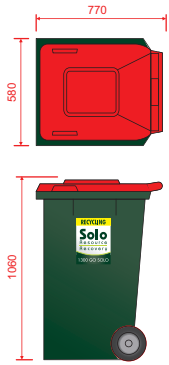

COMMERCIAL BINS

240 Litre Bin